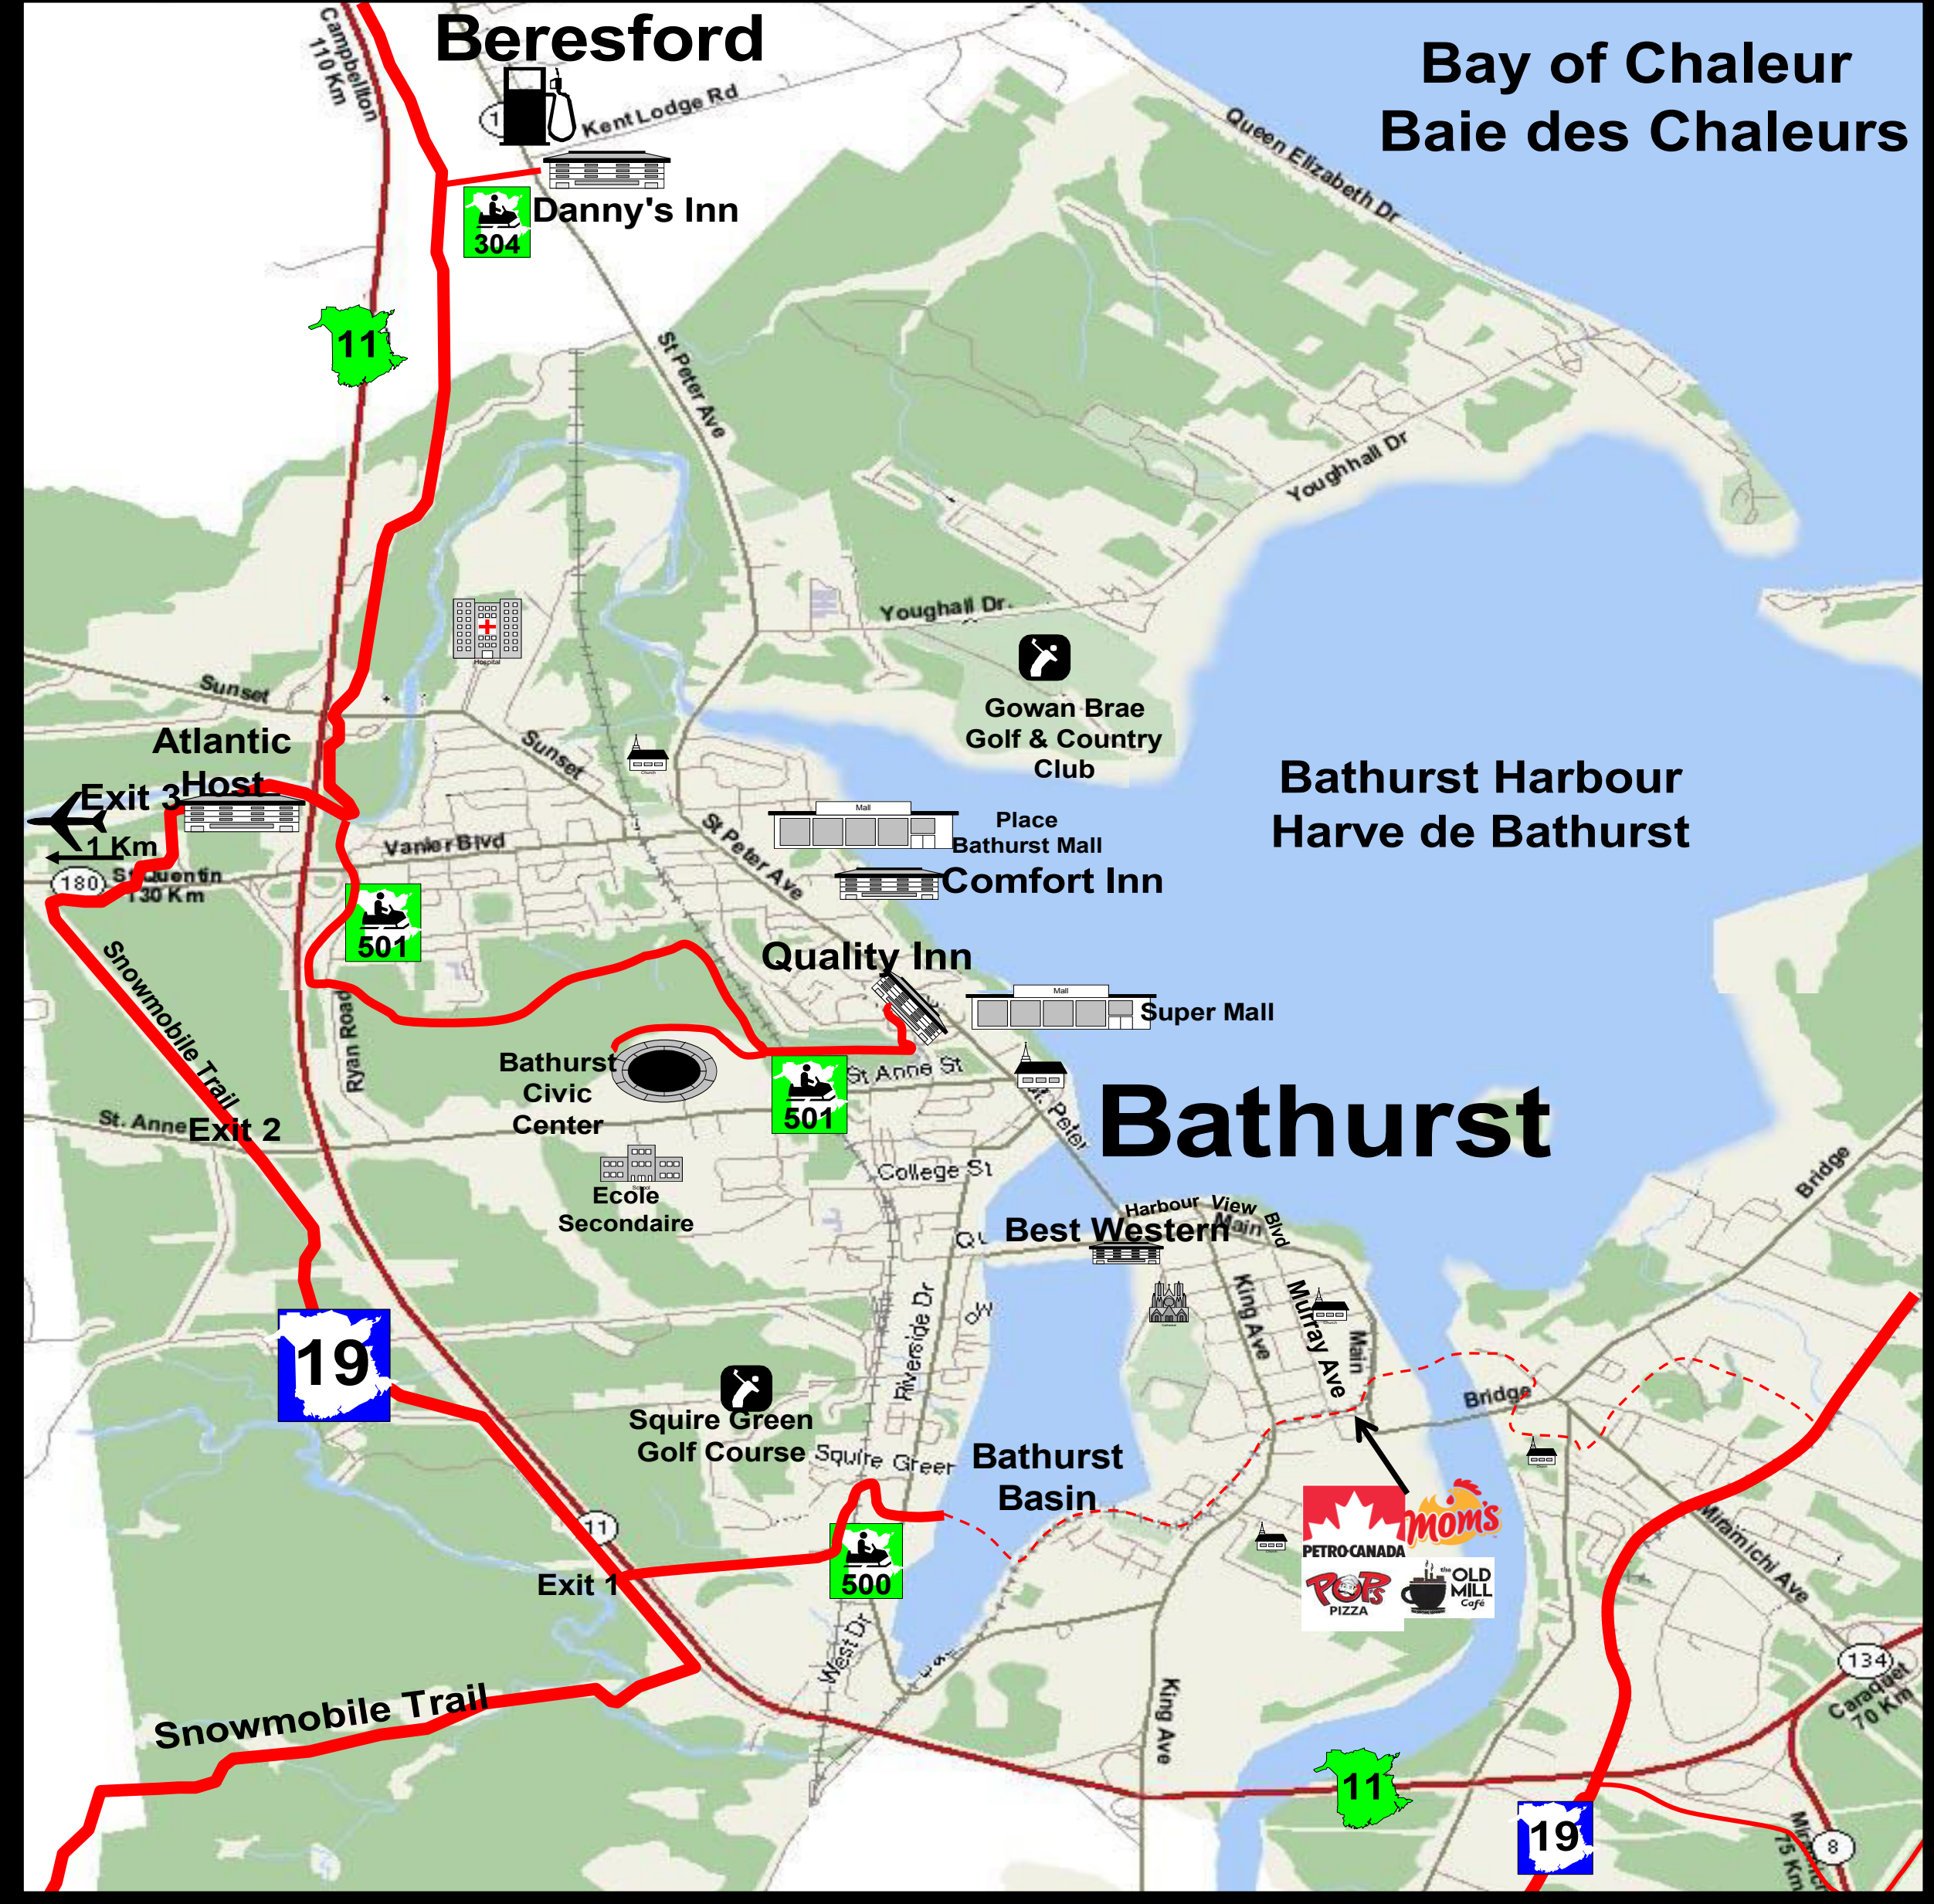

Beresford

**Bay of Chaleur
Baie des Chaleurs**

Danny's Inn
304

Atlantic

Exit 3
1 Km

Quality Inn

Bathurst

**Squire Green
Golf Course**

**Bathurst
Basin**

Snowmobile Trail

Beresford